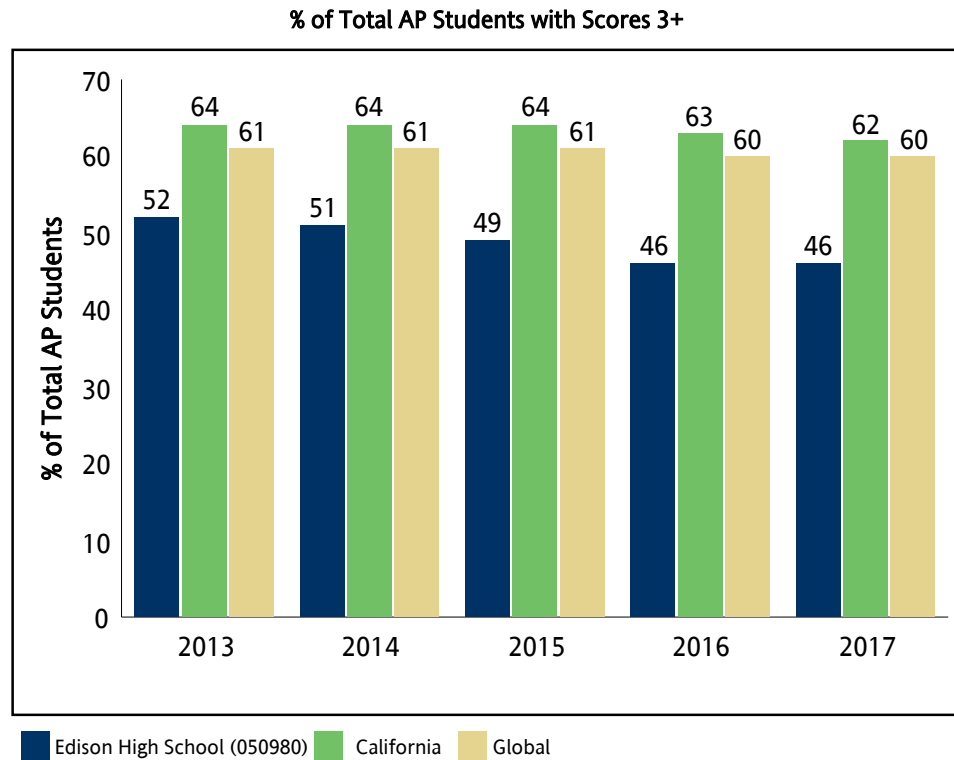

AP® Five-Year School Score Summary (2017)

This report shows five years of data at the school, state and global levels. On the first page, a graph illustrates the year-over-year change in the percentage of AP students with scores of 3 or higher, next to a table that provides the overall total exams, total unique students and both the number and percentage of AP students with one or more scores of 3 or higher. On subsequent pages, the report provides subject-specific summary data by year: total exams, total exams by score and mean score.

✓ Data Updated Aug 24, 2017, Report Run Sep 11, 2017

Edison High School (050980)

	2013	2014	2015	2016	2017
Edison High School (050980)					
Total AP Students	722	745	883	962	1,140
Number of Exams	1,253	1,391	1,637	1,777	2,256
AP Students with Scores 3+	374	379	430	445	526
% of Total AP Students with Scores 3+	51.8	50.9	48.7	46.3	46.1
California					
Total AP Students	338,891	354,227	372,502	396,254	416,292
Number of Exams	635,596	668,479	707,509	749,392	790,275
AP Students with Scores 3+	215,233	227,801	237,063	247,846	259,347
% of Total AP Students with Scores 3+	63.5	64.3	63.6	62.5	62.3
Global					
Total AP Students	2,225,625	2,352,026	2,497,164	2,625,319	2,759,929
Number of Exams	3,955,410	4,199,454	4,516,044	4,741,566	5,001,597
AP Students with Scores 3+	1,354,800	1,442,136	1,515,264	1,583,115	1,664,912
% of Total AP Students with Scores 3+	60.9	61.3	60.7	60.3	60.3

“Success” on an AP Exam is defined as an exam score of 3 or higher, which represents the score point that research finds predictive of college success and college graduation. These findings have held consistent across the decades. One example of such a study comes from the National Center for Educational Accountability, which found that an AP Exam score, and a score of 3 or higher in particular, is a strong predictor of a student’s ability to persist in college and earn a bachelor’s degree.

The data in this report differs from other College Board reports, such as *The AP Cohort Data Report*, which tracks exams taken by seniors throughout their time in high school (cohort-based) and includes public school data only.